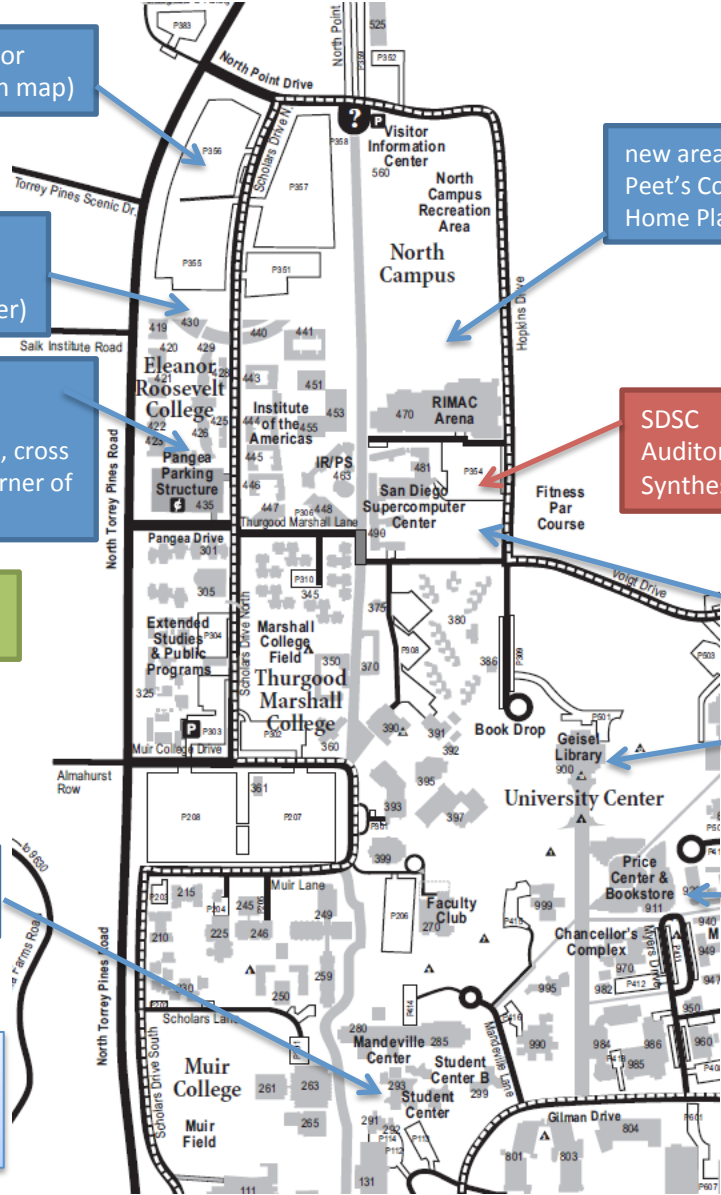

north

The Village 15th floor
(bldg not shown on map)

Café Ventana's
Bldg 430
(breakfast/lunch/dinner)

ERC check in/out
ERC Student Center
(just north of parking structure, cross
streets: off No. Torrey Pines corner of
Pangea Drive & Scholars Lane)

Estancia La Jolla Hotel & Spa
Pangea & N. Torrey Pines

Porters Pub
In Student Center

SDSC Summer Institutes
Campus Hot Spots

new area not shown on map
Peet's Coffee
Home Plate Sports Bar (beer/wine)

SDSC
Auditorium – ground level east entry
Synthesis Center – off lobby from east entry

New area not shown on map
Hopkins Parking Structure
Permit REQUIRED: kiosks on each level

Geisel Library

Price Center
Book Store & food

west

east

south